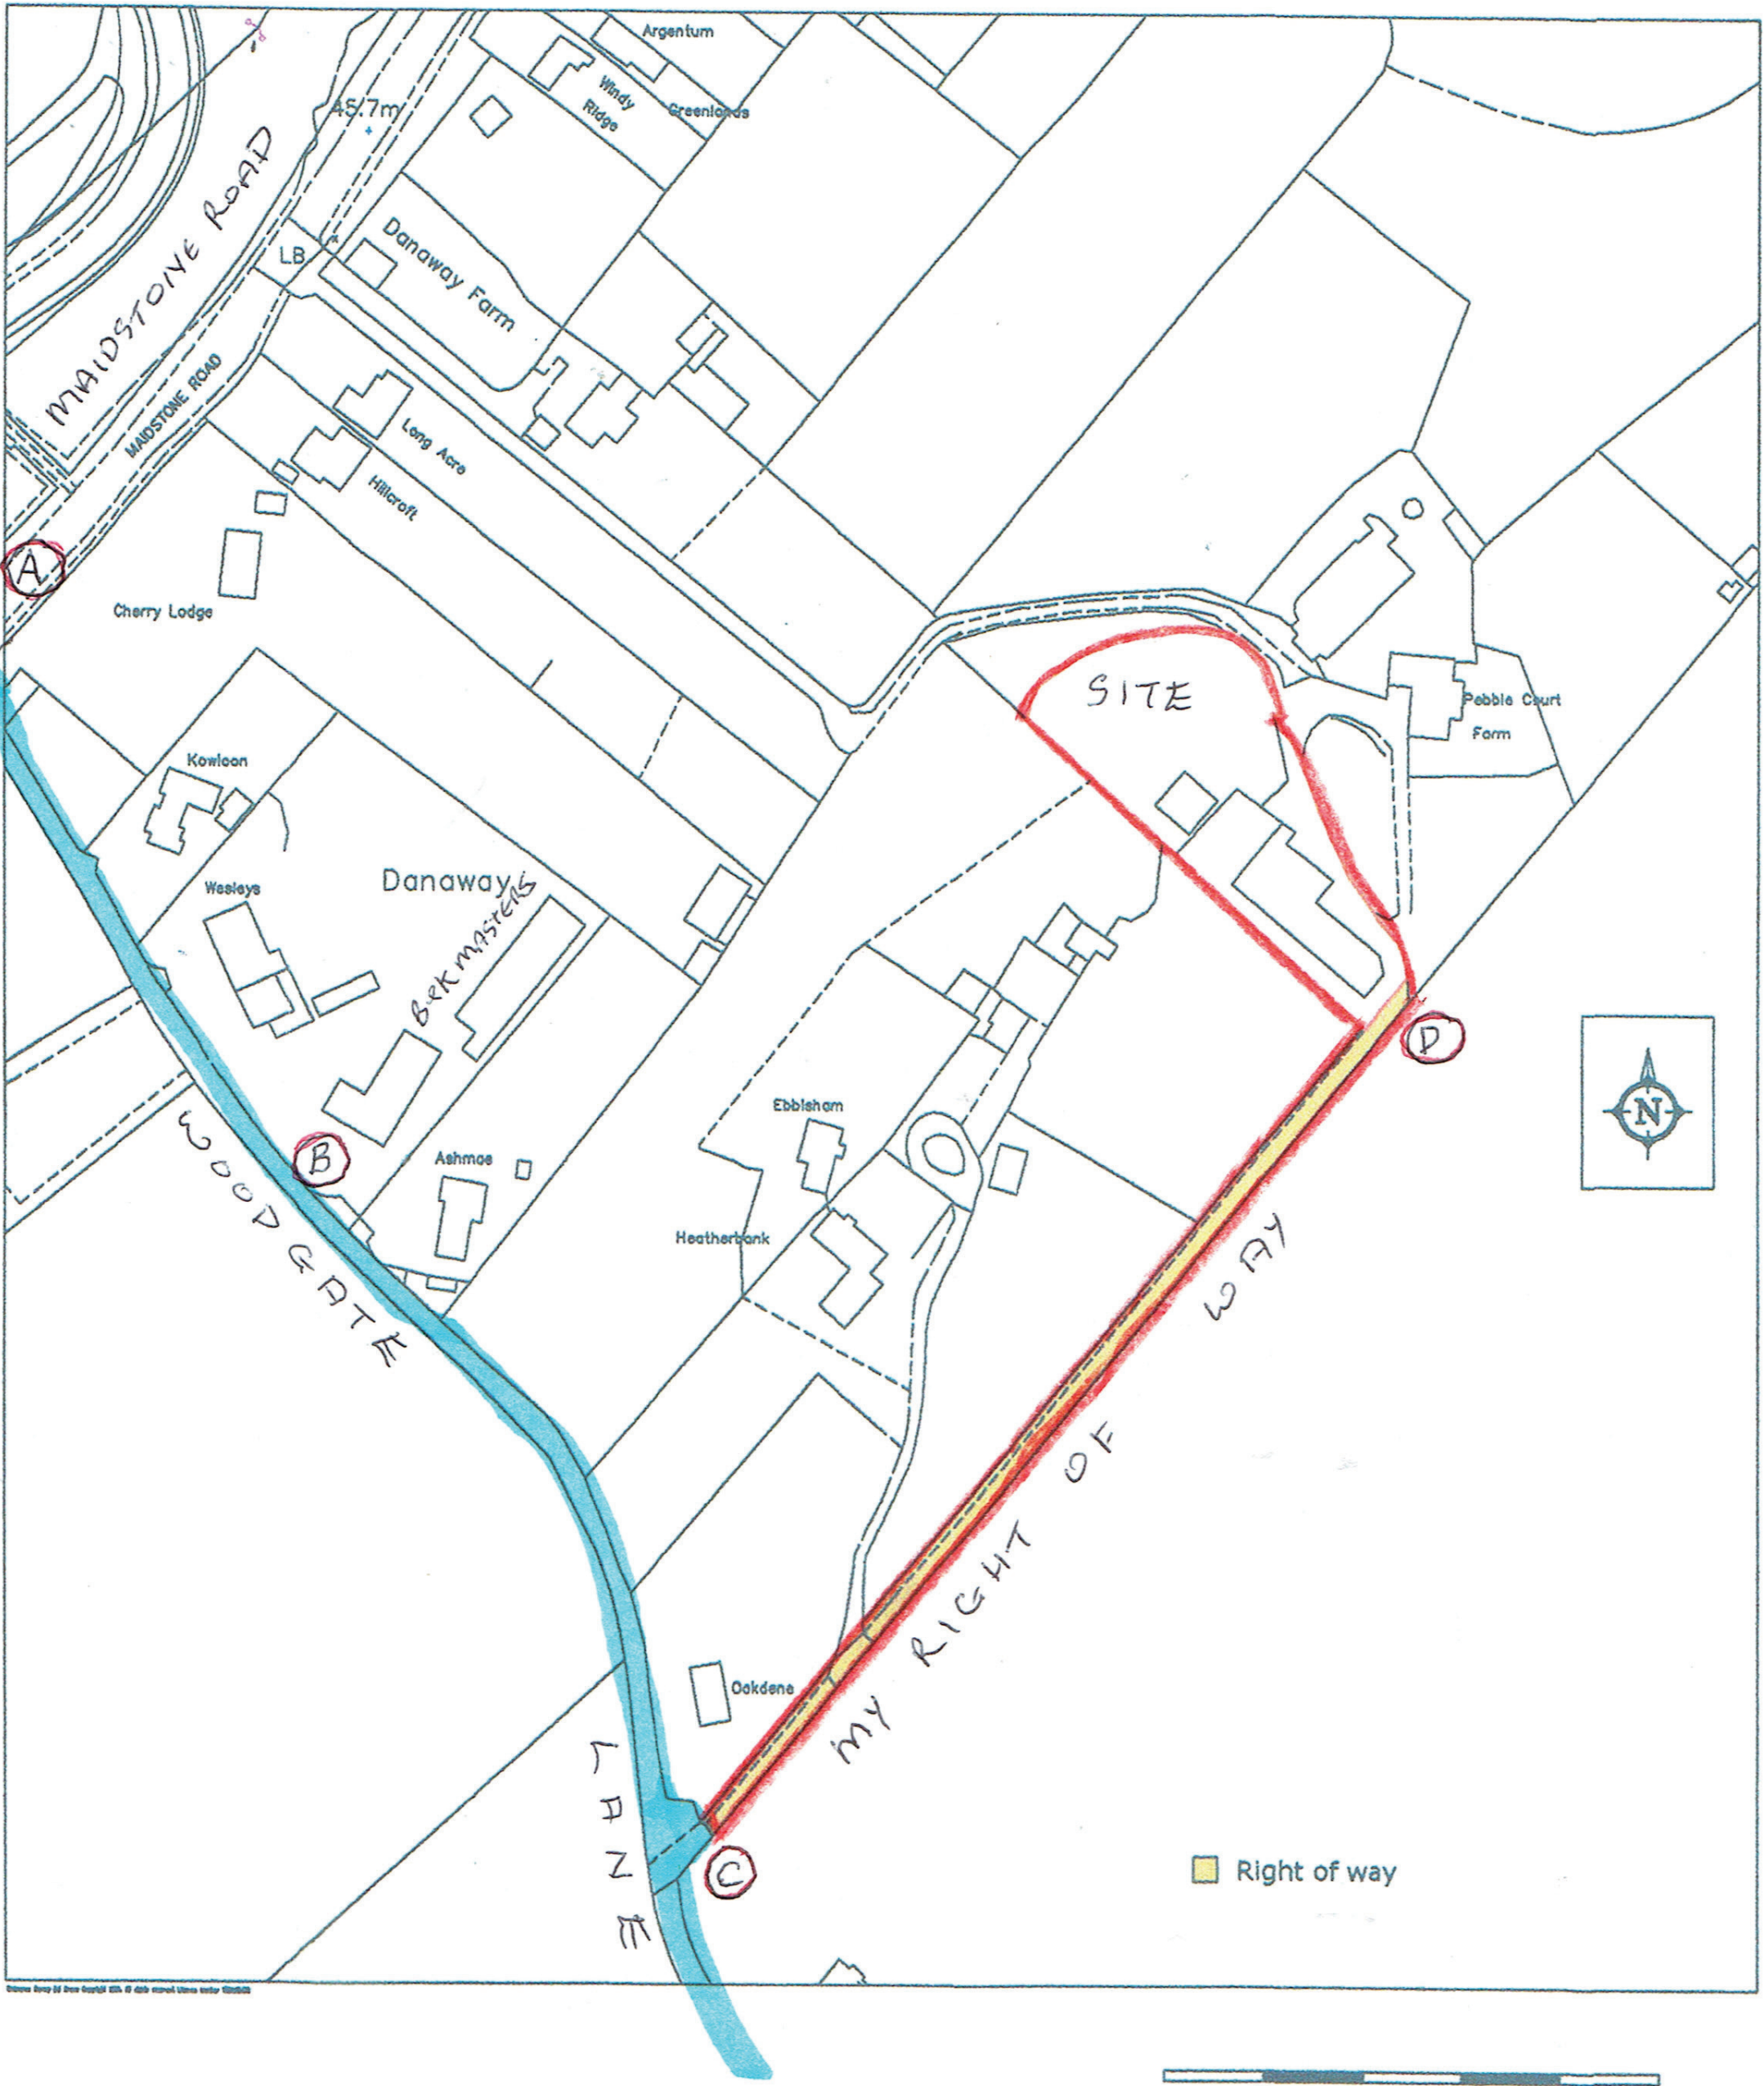

LOCATION PLAN

Source: Map of Great Britain, Ordnance Survey, 2010

TP
Trueplan (UK) Ltd
Mount Pleasant House
2-4 Lonsdale Gardens
Tunbridge Wells
Kent TN1 1HJ

Land at : Pebble Court Farm, Maidstone Road,
Danaway, Sittingbourne, Kent, ME9 7QB

Scale 1:1250 @A3
Drawing no: 38802
Drawn on: 10/01/2019
Revision 0